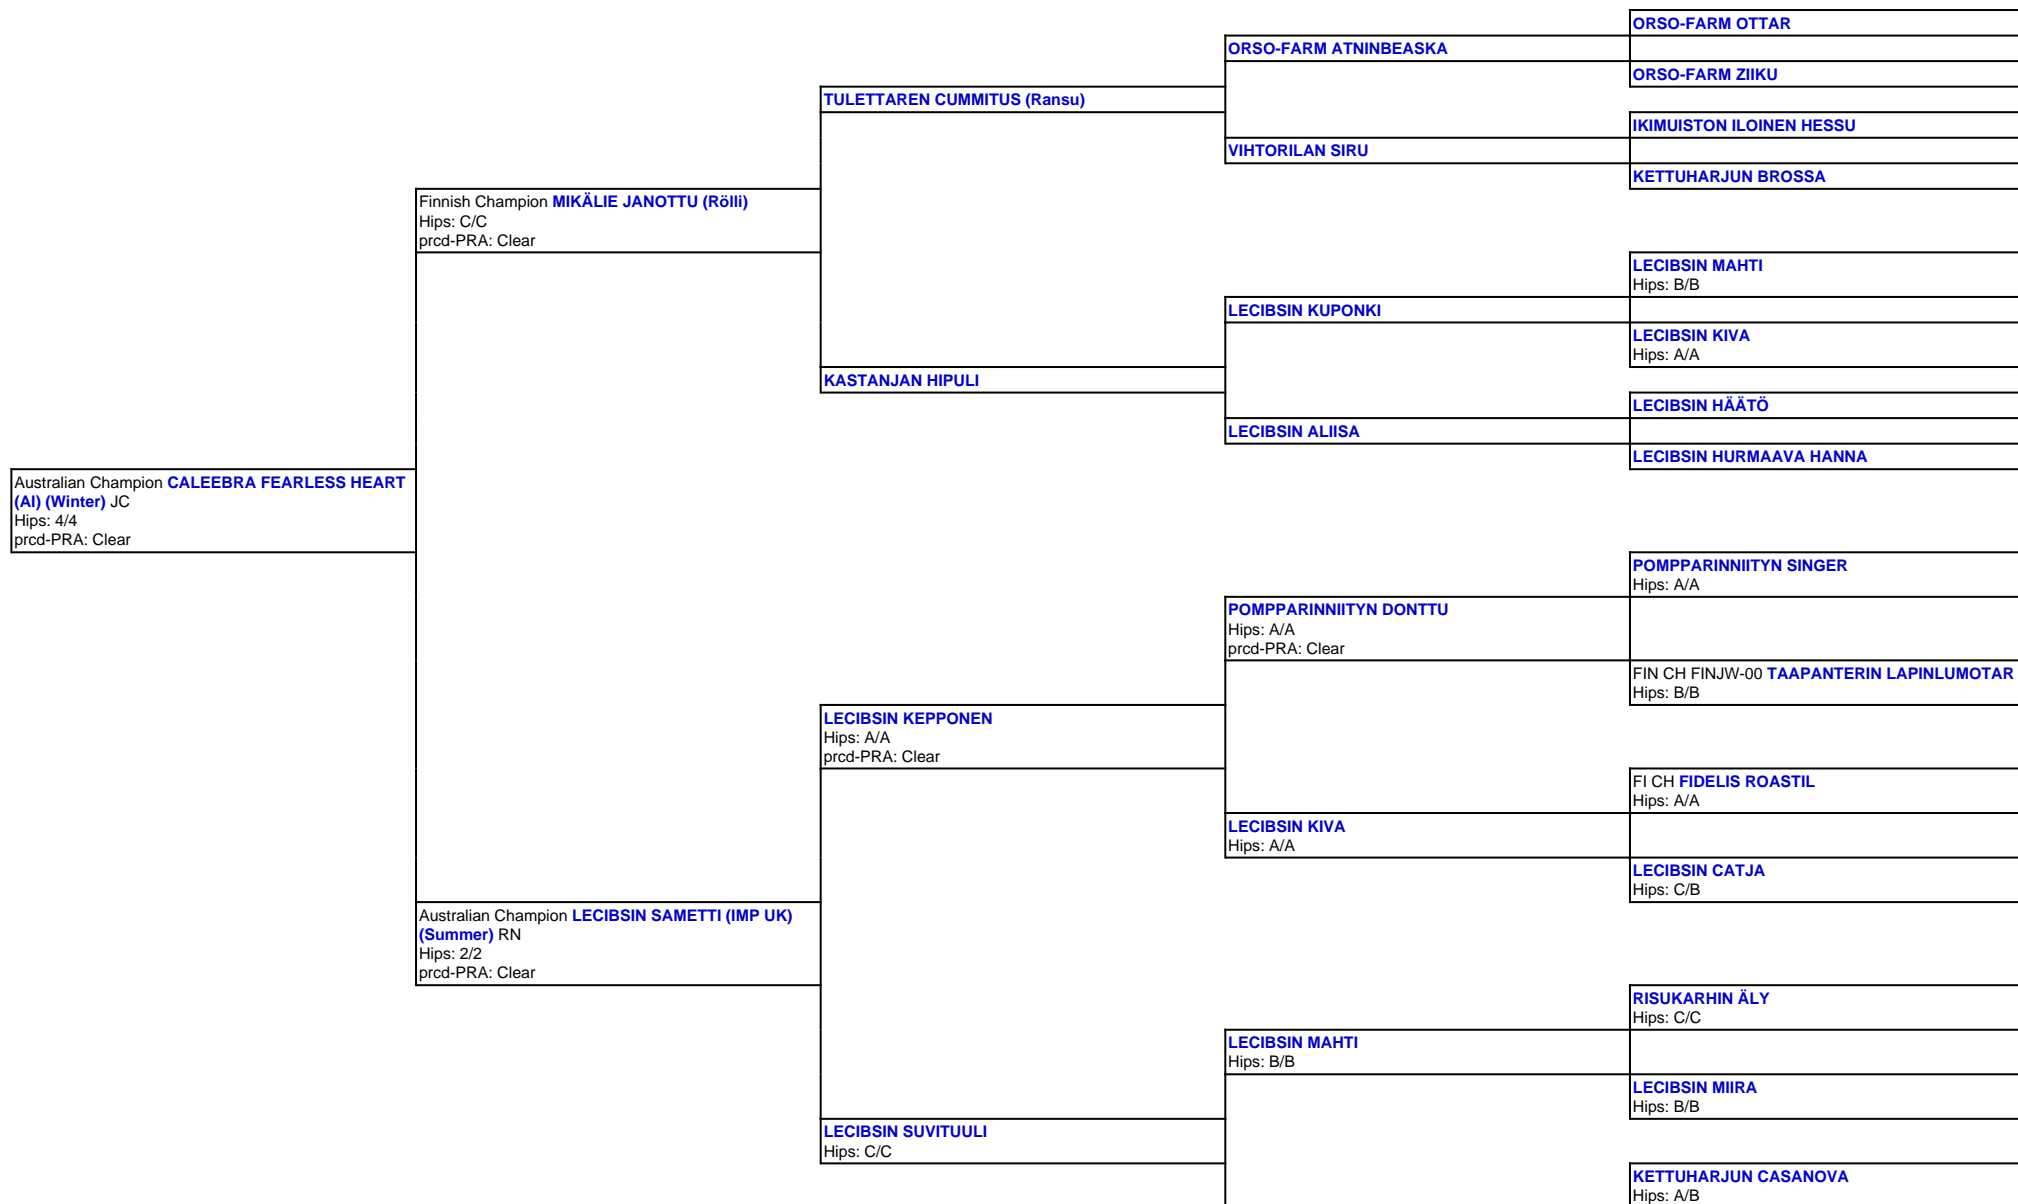

For a more detailed version of this pedigree:

<https://www.caleebra.com/profile/caleebra-fearless-heart-ai>

Pedigree For:  
Australian Champion  
CALEEBRA FEARLESS HEART (AI) (Winter)  
JC

FI CH LVW-09 **LECIBSIN SUPINA**  
Hips: A/A

**LECIBSIN CHALLA**  
Hips: B/B